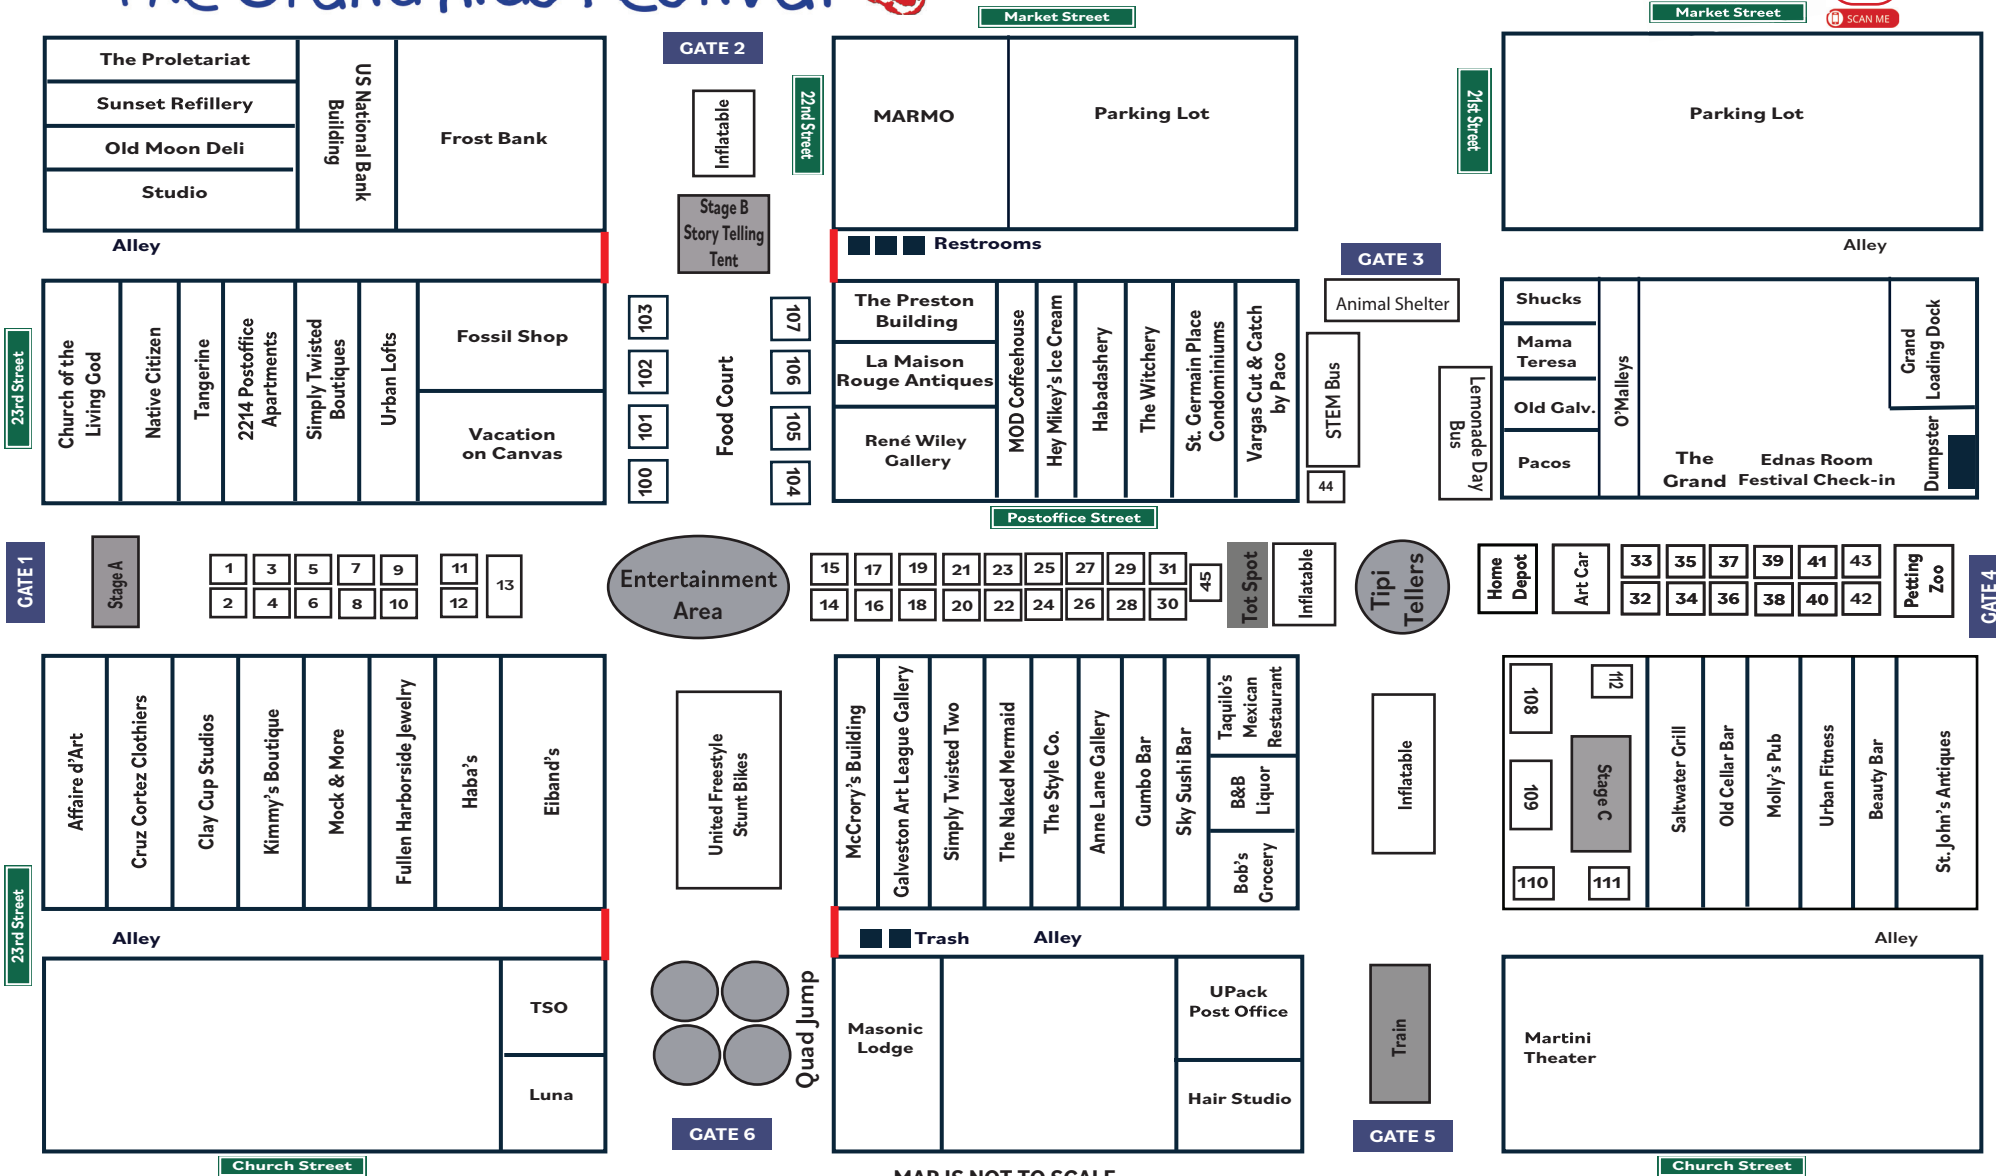

The Grand Kids Festival

www.GrandKidsFestival.com

MAP IS NOT TO SCALE

Vendors

- | | | |
|--------------------------------------|------------------------------------|------------------------------------|
| 1 Church of the Living God Galveston | 12 Gulf Coast Big Brothers/Sisters | 24 Winklepicker Press |
| 2 CASA of Galveston County | 13 Inca Wasi Arts and Crafts | 25 Renewal by Anderson of Houston |
| 3 Family Service Center | 14-16 Rotary Club of Galveston | 26-31 UTMB Health |
| 4 Better Parks for Galveston | 15 Moody Early Childhood Center | 32-33 Kid Creations Kingwood |
| 5 Rainforest Cafe Landrys Inc. | 17 Shriners Children's Texas | 34 Vision Galveston |
| 6 Phylcia French-Dupard | 18 Moody Gardens | 35 Mayfield Endeavors |
| 7 Galveston Arts Center | 19 Moody Methodist Church | 36 Dolphin House Books |
| 8 Trinity Episcopal School | 20 Odyssey Academy Galveston | 37 Simmbro |
| 9 The Rainbow Connection Camp | 21 Artist Boat | 38 Marmo |
| 10 Chaos Collectibles TX | 22 Resort Vacations, Inc. | 39 Galveston Island Quilters Guild |
| 11 Temporary Airbrush Tattoos | 23 United Way of Galveston | 40 Island Grappling Academy |

Food Vendors

- | | |
|-----------------------------|------------------------------|
| 100 Birdz Bitez | 106 Simply Sweet Kettle Corn |
| 101 Island Gelu | 107 Starboard Cafe |
| 102 Muffin Tops/Unicoookies | 108 The Grand Food Booth |
| 103 Republic BBQ | 109 Kona Ice |
| 104 Travelin' Toms Coffee | 110 The Scoop Water Ice Co. |
| 105 HS Greek Food | |

Please support Galveston's downtown restaurants and shops while visiting The Grand Kids Festival. For more information on Galveston Island go to VisitGalveston.com